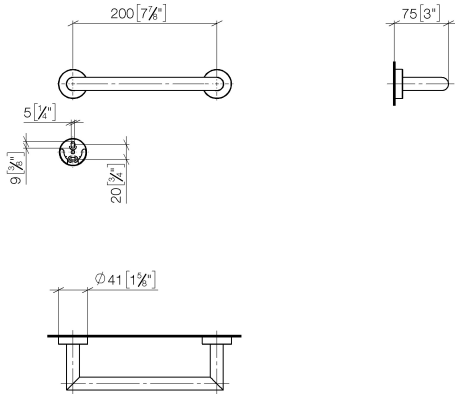

83 020 979

- gauge 200 mm
- width 240mm
- height 40 mm
- rosette Ø 40 mm
- 75mm projection

Fits: LISSÉ, META

	Chrome	83 020 979-00
	Brushed Platinum	83 020 979-06
	Dark Chrome	83 020 979-19
	Light Gold	83 020 979-26
	Brushed Light Gold	83 020 979-27
	Matte Black	83 020 979-33
	Brushed Bronze	83 020 979-42
	Brushed Champagne (22kt Gold)	83 020 979-46
	Champagne (22kt Gold)	83 020 979-47
	Brushed Chrome	83 020 979-93
	Brushed Dark Platinum	83 020 979-99

83 020 979

mm [inches]

83 020 979

Parts for other finishes can be found here: Brushed Platinum

Spare parts list

No.	Item Number	Name	Quantity used	Delivery time
1	05 28 22 545 00-00	holder	1	10
2	08 27 97 502-00	rosette	2	10
3	08 30 11 517 90	ring	2	2
4	08 17 97 560 90	holder	2	2
5	05 30 31 025 00 90	fixing set	2	2
6	08 17 97 501 07	holder	2	2